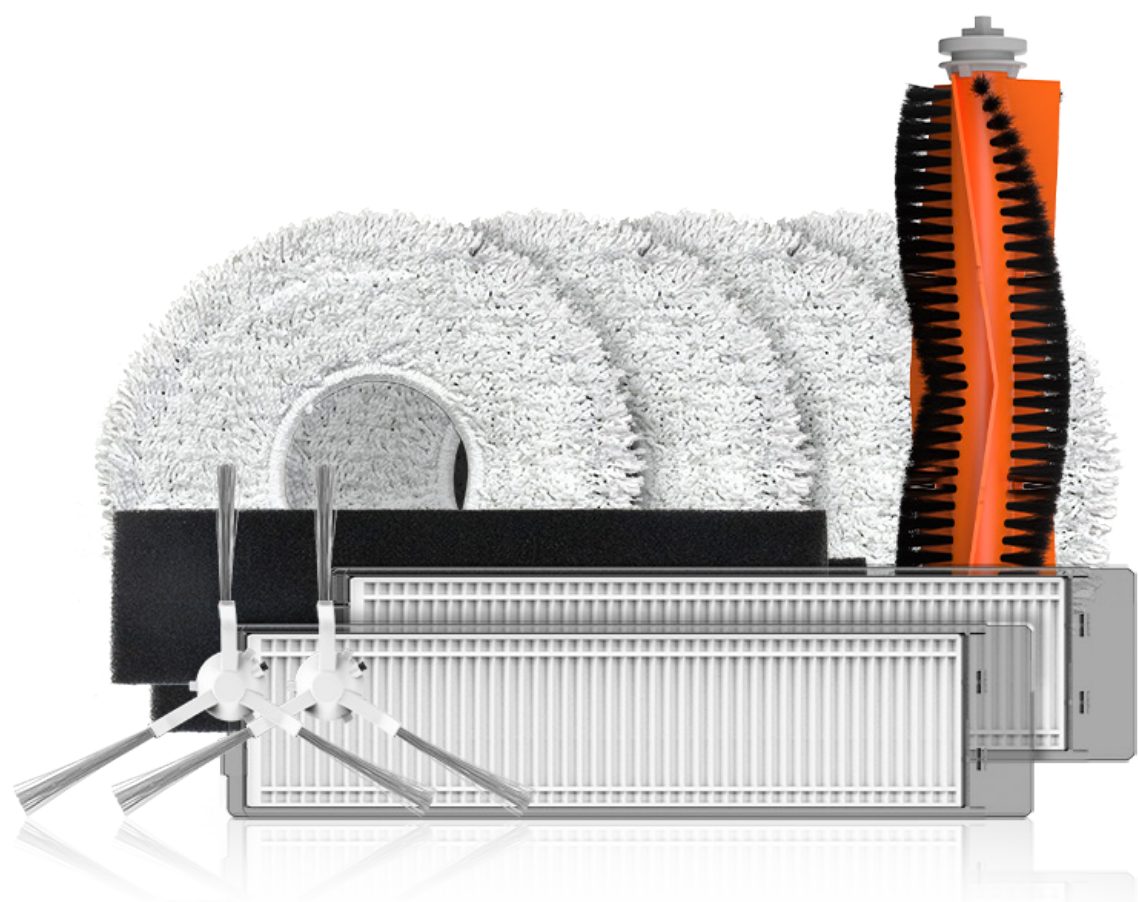

RS2 Accessory Pack

Maintain the best cleaning performance of your robot vacuums

Compatible Models

EZVIZ RS2 Robot Vacuum and Mop Combo

What's Included

- Main Brush (×1): Effectively absorbs dirt, dust, debris, hair, and more into the dustbin.
- Side Brush (×2): Reaches corner areas and helps the main brush better collect hair and dirt.
- Mop Cloth (×4): Washable and reusable. Designed to absorb liquid and remove stains on the floor with high efficiency.
- High Efficiency Filter (×2) & Sponge Filter (×2): Maintains powerful suction of the robot vacuum while effectively filtering down collected dust.

Accessories Service Life

Robot Part	Side Brush	High Efficiency Filter & Sponge Filter	Main Brush	Mop Cloth
Maintenance Frequency	2 Weeks	1 Week	1 Week	-
Replacement Frequency	3-6 Months	3-6 Months	6-12 Months	2-3 Months

General

Packaging Dimensions	240 × 240 × 82 mm (9.45 × 9.45 × 3.23 inch)
Weight (With package)	486 g (17.14 oz)

In the box

- Main Brush ×1
- Side Brush ×2
- Mop Cloth ×4
- High Efficiency Filter ×2
- Sponge Filter ×2