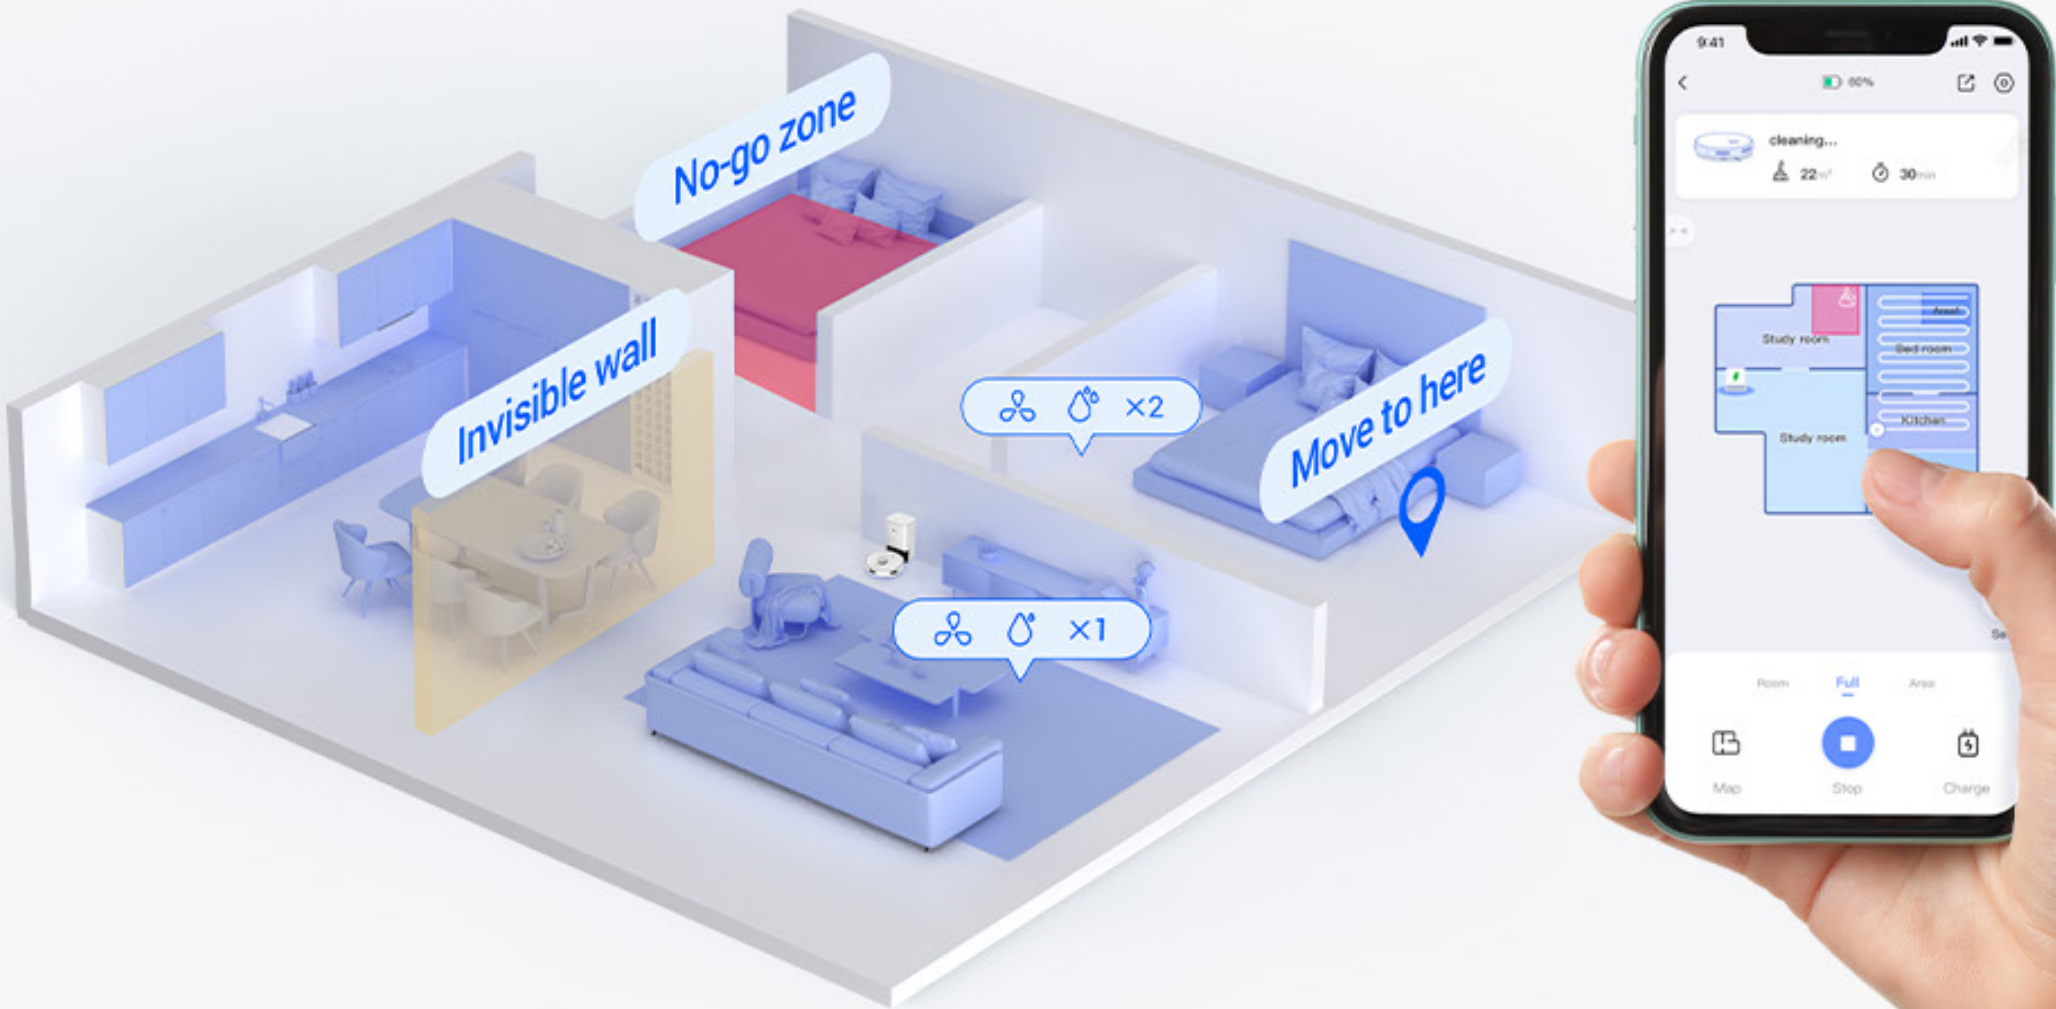

## Automatically Boosted Suction To Clean Carpets

To pull dust and hair up from carpets, the RE4 Plus automatically increases its suction power after detecting its arrival on the carpeted area.

# Navigate your home in a smart way

Featuring LDS LiDAR and infrared detectors, the RE4 Plus strategically avoids obstacles and plans the most effective cleaning route in even complex environments.

Carpet  
Detection

Drop-Sensing  
Technology

Obstacle  
Avoidance

Obstacle  
Crossing

# Customize home cleaning with ease

In addition to quickly mapping out your home, the RE4 Plus also smartly adapts to everyday changes, delivering tailored cleaning experience for every home. Using EZVIZ App, you can customize floor plans easily for different areas and rooms, or set up cleaning missions for the whole home.