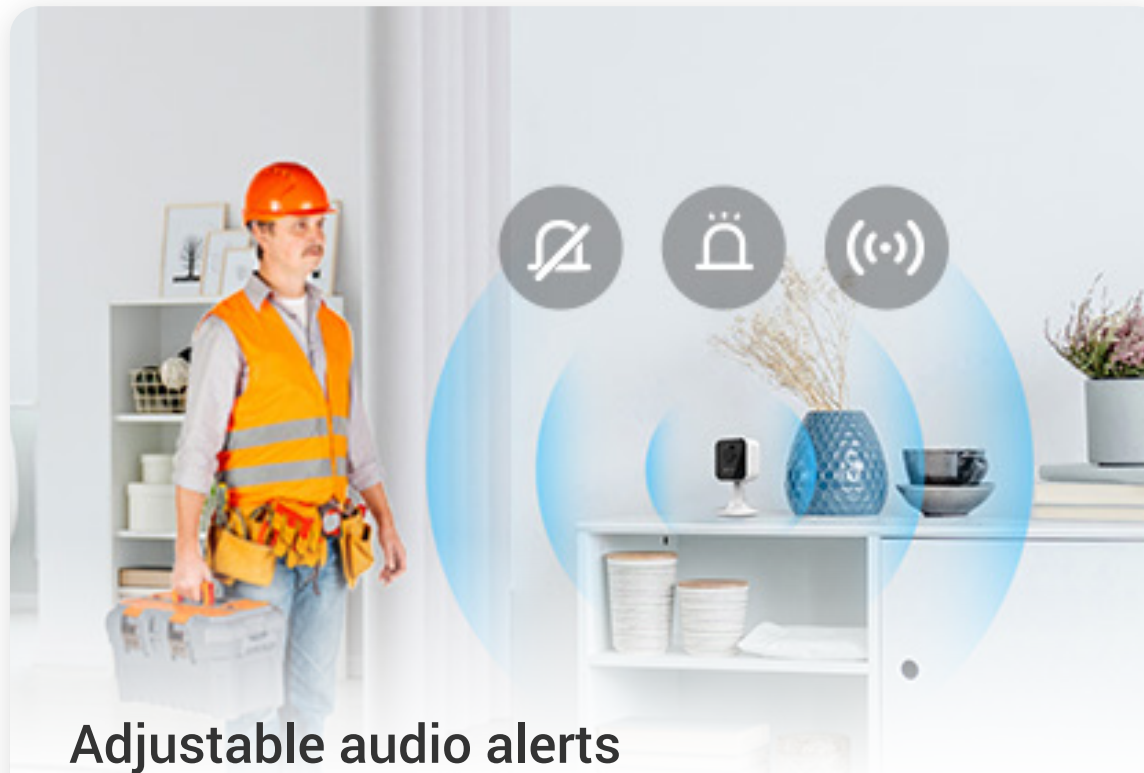

H1c Type-C

Smart Home Wi-Fi Camera

Peace of mind delivered in a petite way

Simple but reliable, the H1c can be your essential indoor camera to keep an eye on your kids and pets, while offering protection to your home from day to night. As a petite, plug-in camera that fits any home space, the camera gets all the basics right. It offers great video quality, sharp night vision, motion detection and two-way audio, and provides extra convenience with its easy-to-install design, sleep mode, three sound-alert modes, and more.

Peace of mind at night

The camera protects your sweet dreams even in dim lights. It captures activities with sharp night vision of up to 10 meters (32 feet).

Instant, insightful notifications

The camera captures motions and alerts you immediately. You can view alert details and replay captured videos all on your mobile phone.

Super easy installation

Setting up the H1c is a breeze. Place it on any flat surface, or snap it onto any metallic wall with the included magnetic base.

Adjustable audio alerts

You can now hear camera detections from afar. The H1c offers three audio alert modes – silent, short beep, and siren.

Real-time communication

The H1c's full-duplex audio allows you to talk to your loved ones from wherever you are, by simply using the EZVIZ App.

Alexa, show me the baby's room.

Hands-free control

With integration to your voice assistants, you can pull up the video feed by simply saying "Alexa" or "Hey Google".¹