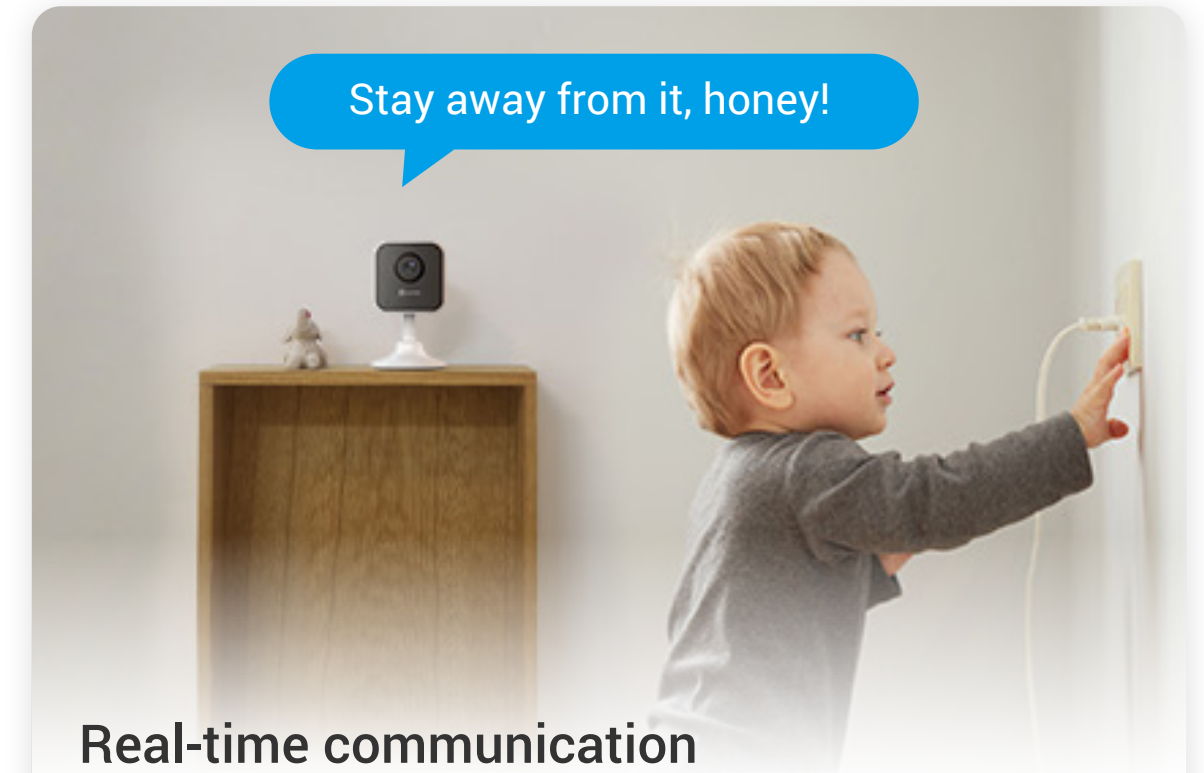

H1c Type-C

Smart Home Wi-Fi Camera

Peace of mind delivered in a petite way

Simple but reliable, the H1c can be your essential indoor camera to keep an eye on your kids and pets, while offering protection to your home from day to night. As a petite, plug-in camera that fits any home space, the camera gets all the basics right. It offers great video quality, sharp night vision, motion detection and two-way audio, and provides extra convenience with its easy-to-install design, sleep mode, three sound-alert modes, and more.

Peace of mind at night

The camera protects your sweet dreams even in dim lights. It captures activities with sharp night vision of up to 10 meters (32 feet).

Instant, insightful notifications

The camera captures motions and alerts you immediately. You can view alert details and replay captured videos all on your mobile phone.

Super easy installation

Setting up the H1c is a breeze. Place it on any flat surface, or snap it onto any metallic wall with the included magnetic base.

Adjustable audio alerts

You can now hear camera detections from afar. The H1c offers three audio alert modes – silent, short beep, and siren.

Real-time communication

The H1c's full-duplex audio allows you to talk to your loved ones from wherever you are, by simply using the EZVIZ App.

Alexa, show me the baby's room.

Hands-free control

With integration to your voice assistants, you can pull up the video feed by simply saying "Alexa" or "Hey Google".¹