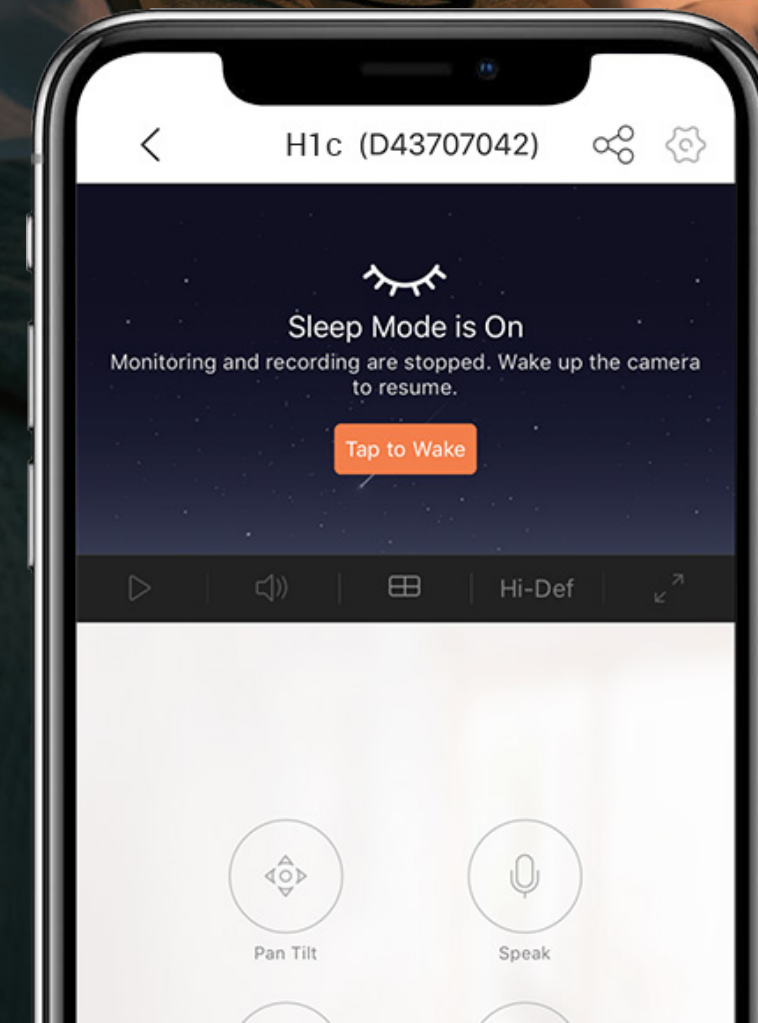

AES-128
Data Encryption

TLS
Data Transmission
Encryption