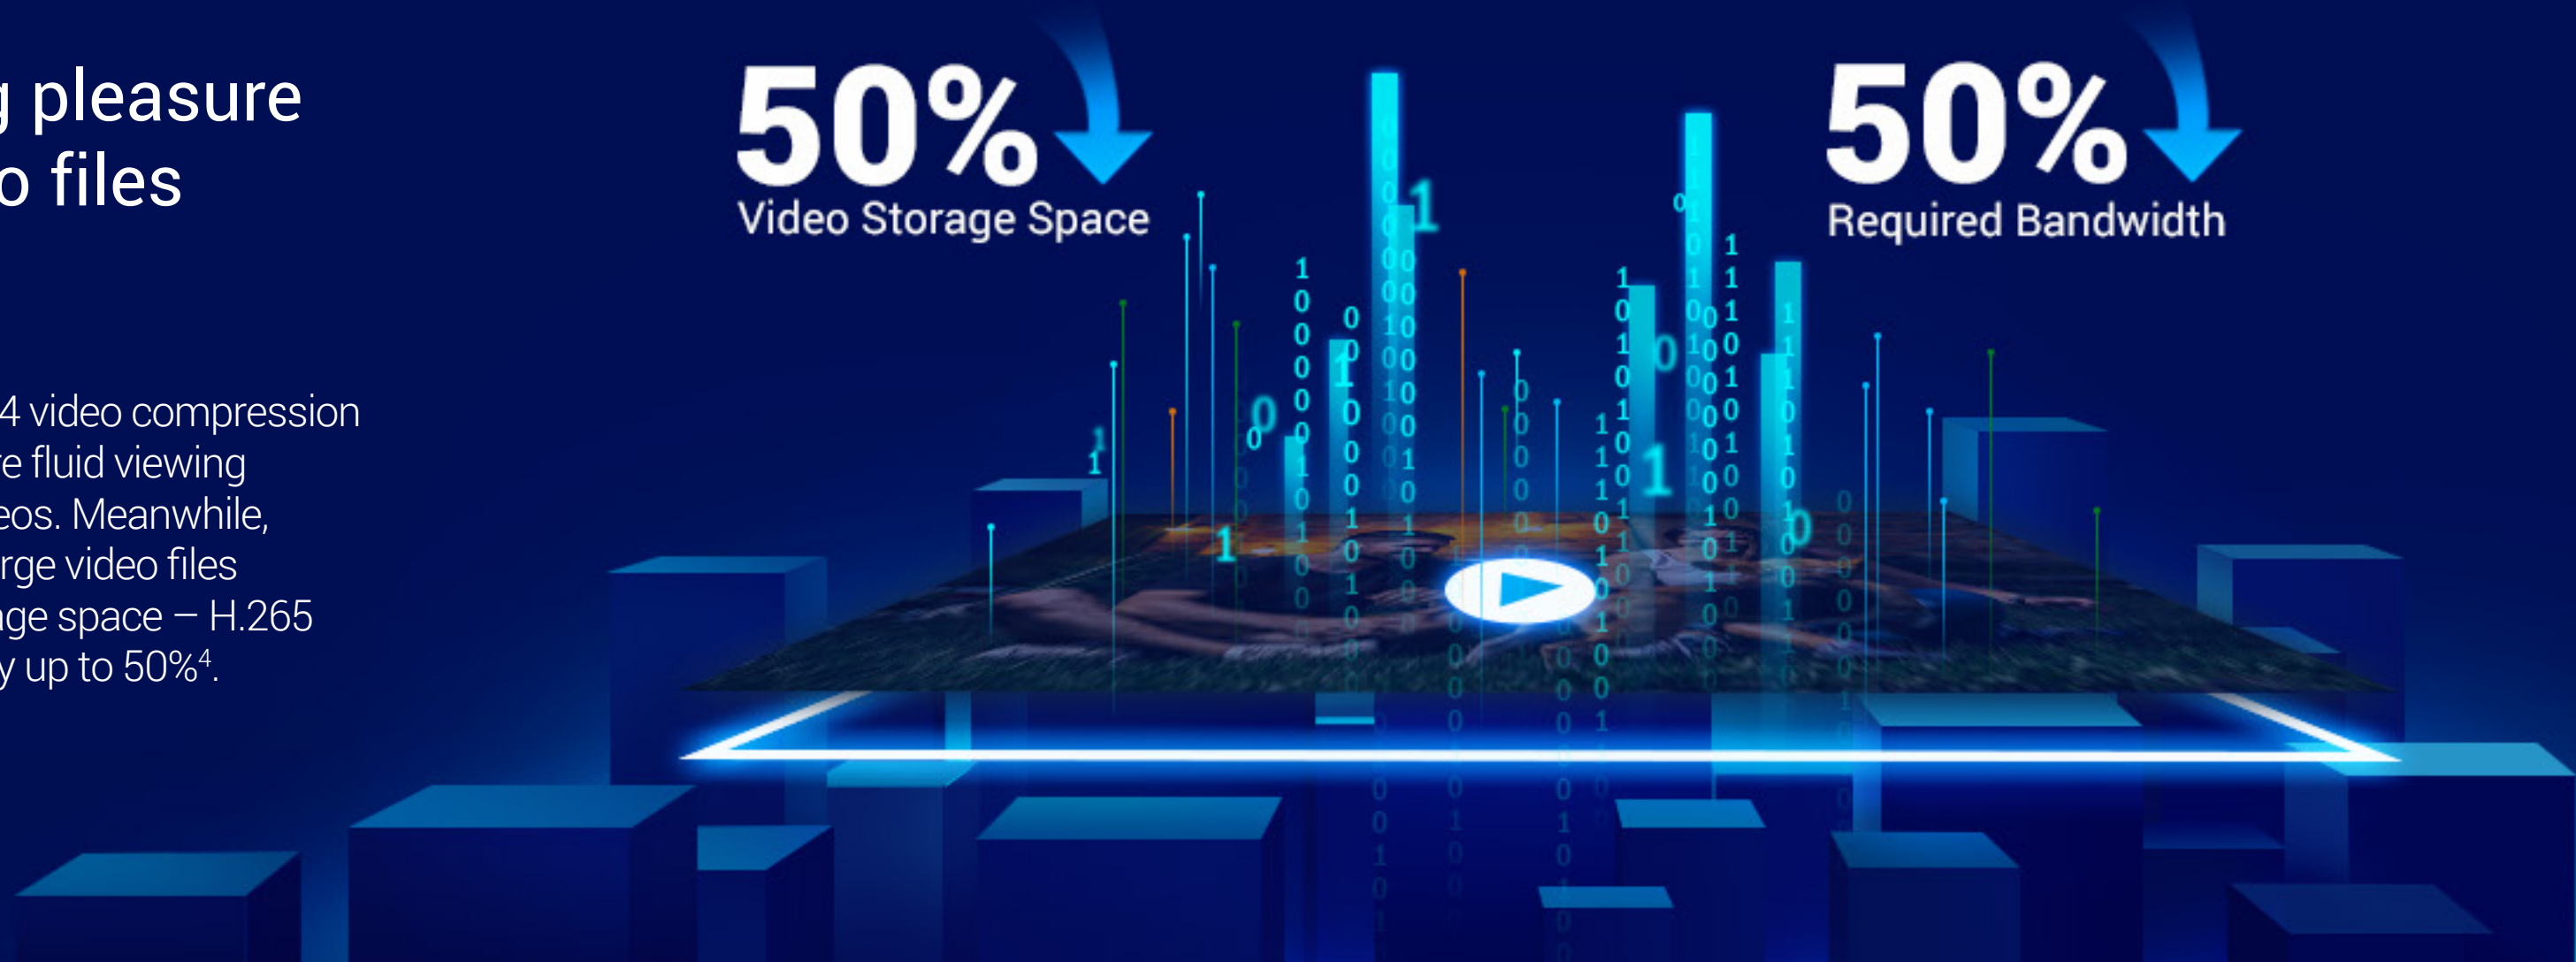

Enhanced viewing pleasure with smaller video files

Compared to the prevailing H.264 video compression technology, H.265 creates a more fluid viewing experience with recorded 2K videos. Meanwhile, you won't have to worry about large video files taking up too much of your storage space – H.265 technology reduces their sizes by up to 50%⁴.

50% ↓
Video Storage Space

50% ↓
Required Bandwidth