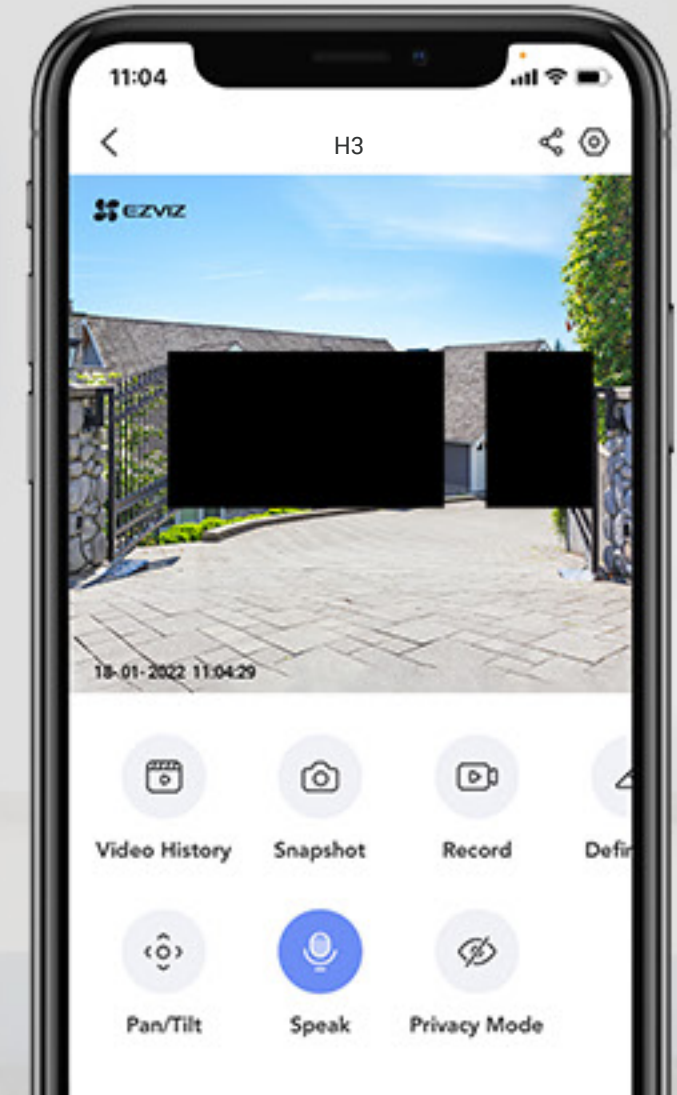

1 A local storage card must be purchased separately.

2 Cloud storage service is only available in certain markets. Please verify the availability before making any purchase.

3 The spotlights will not flash when the color night vision mode is enabled.

4 Data from EZVIZ Lab's test results under standard conditions. The video compression efficiency will vary with the frequency and complexity of the activity captured, as well as other environmental factors.

5 Users can draw in rectangles to customize up to 4 privacy zones.