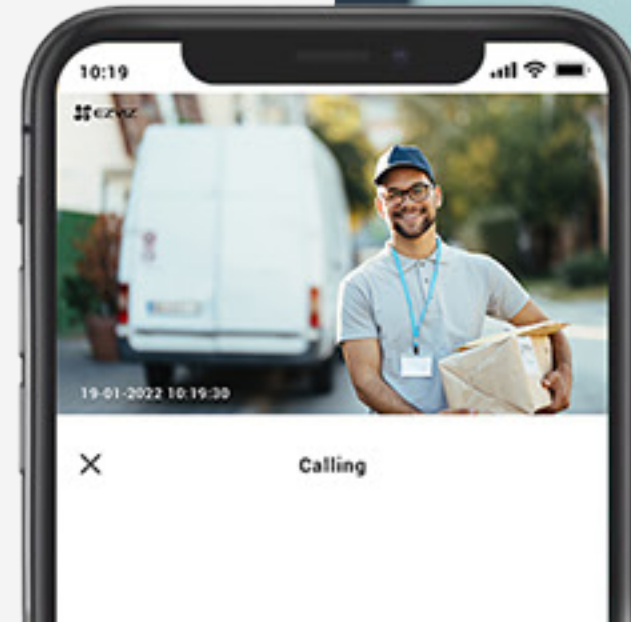

1080p

2K

On-device AI for smarter detection

The camera's on-board AI algorithm helps it identify moving people and vehicles in particular. It reduces alerts caused by falling leaves or flying insects, and informs you when someone parks in your property area without permission.

AI-Powered Human /
Vehicle Shape Detection

Customizable
Detection Zone

No Subscription
Fee

Rest assured, knowing your night is well protected

The camera makes sure that no one can easily sneak in under the cover of darkness. Choose between the color mode or the infrared mode as you'd like. Or, you can set the camera to the "smart night vision" mode so its vision can automatically switch from black-and-white to full color upon motion detection.

Up to **30M** Color Night Vision

A vigilant guard that works 24/7

The camera features the active defense function to provide an extra layer of protection. Upon detection of intruders, the camera will set off a loud siren and flash two spotlights³ for on-site deterrence.

Greeting can be this easy

Enjoy two-way communications by simply using your phone. Or, pre-record specific voice messages that automatically play when people are detected on camera.

Metal-bodied for tough conditions